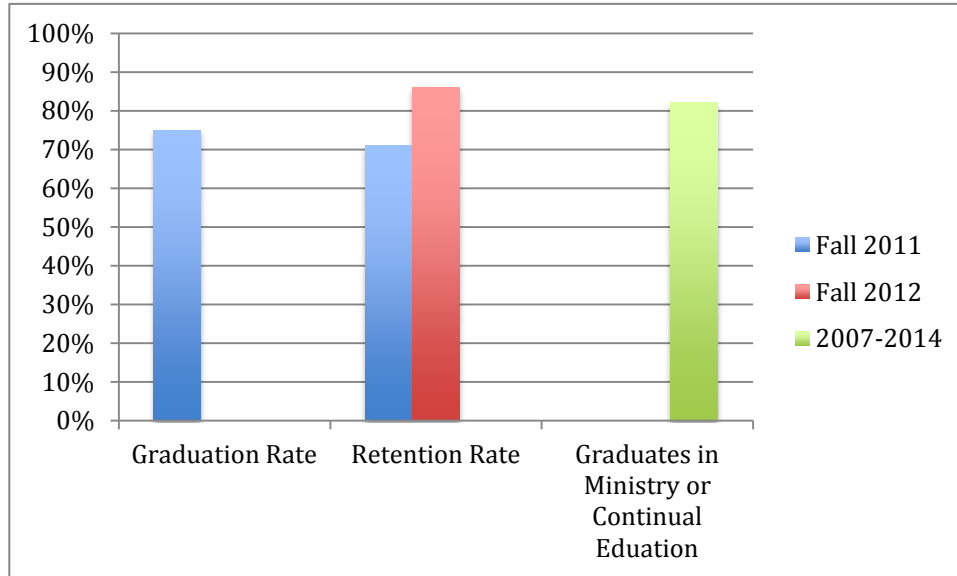

Educational Statistics

(Based on most recent data provided to NCES)

Note: Fall 2012 Graduation Rate could not be calculated based on NCES data criteria

Student Satisfaction (7 pt scale)

(Measured by Noel-Levitz Student Satisfaction Inventory Spring 2014)

Student Satisfaction (7 pt scale)

(Measured by Noel-Levitz Student Satisfaction Inventory Spring 2013)