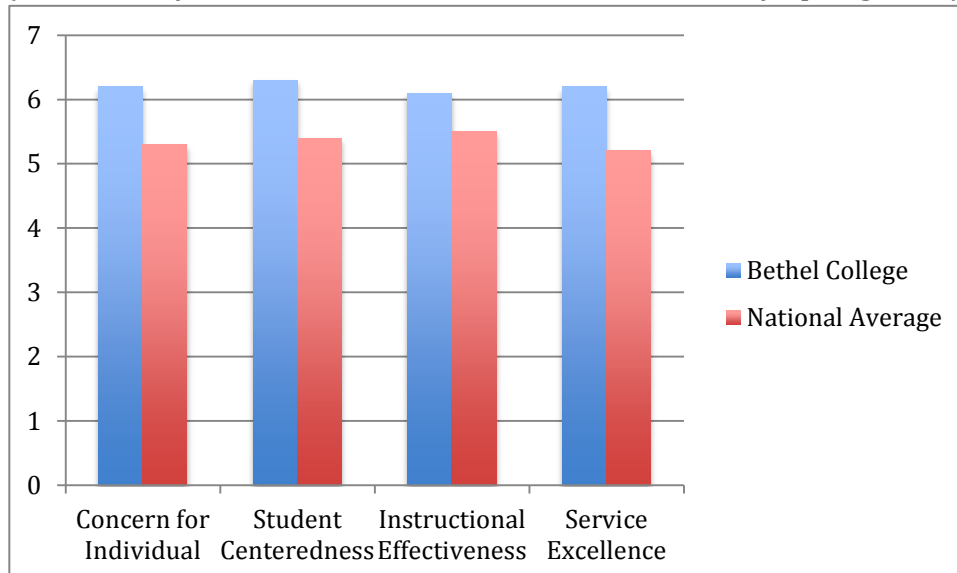

Educational Statistics

(Based on most recent data provided to NCES)

Note: Fall 2012 Graduation Rate could not be calculated based on NCES data criteria

Student Satisfaction (7 pt scale)

(Measured by Noel-Levitz Student Satisfaction Inventory Spring 2014)

Student Satisfaction (7 pt scale)

(Measured by Noel-Levitz Student Satisfaction Inventory Spring 2013)